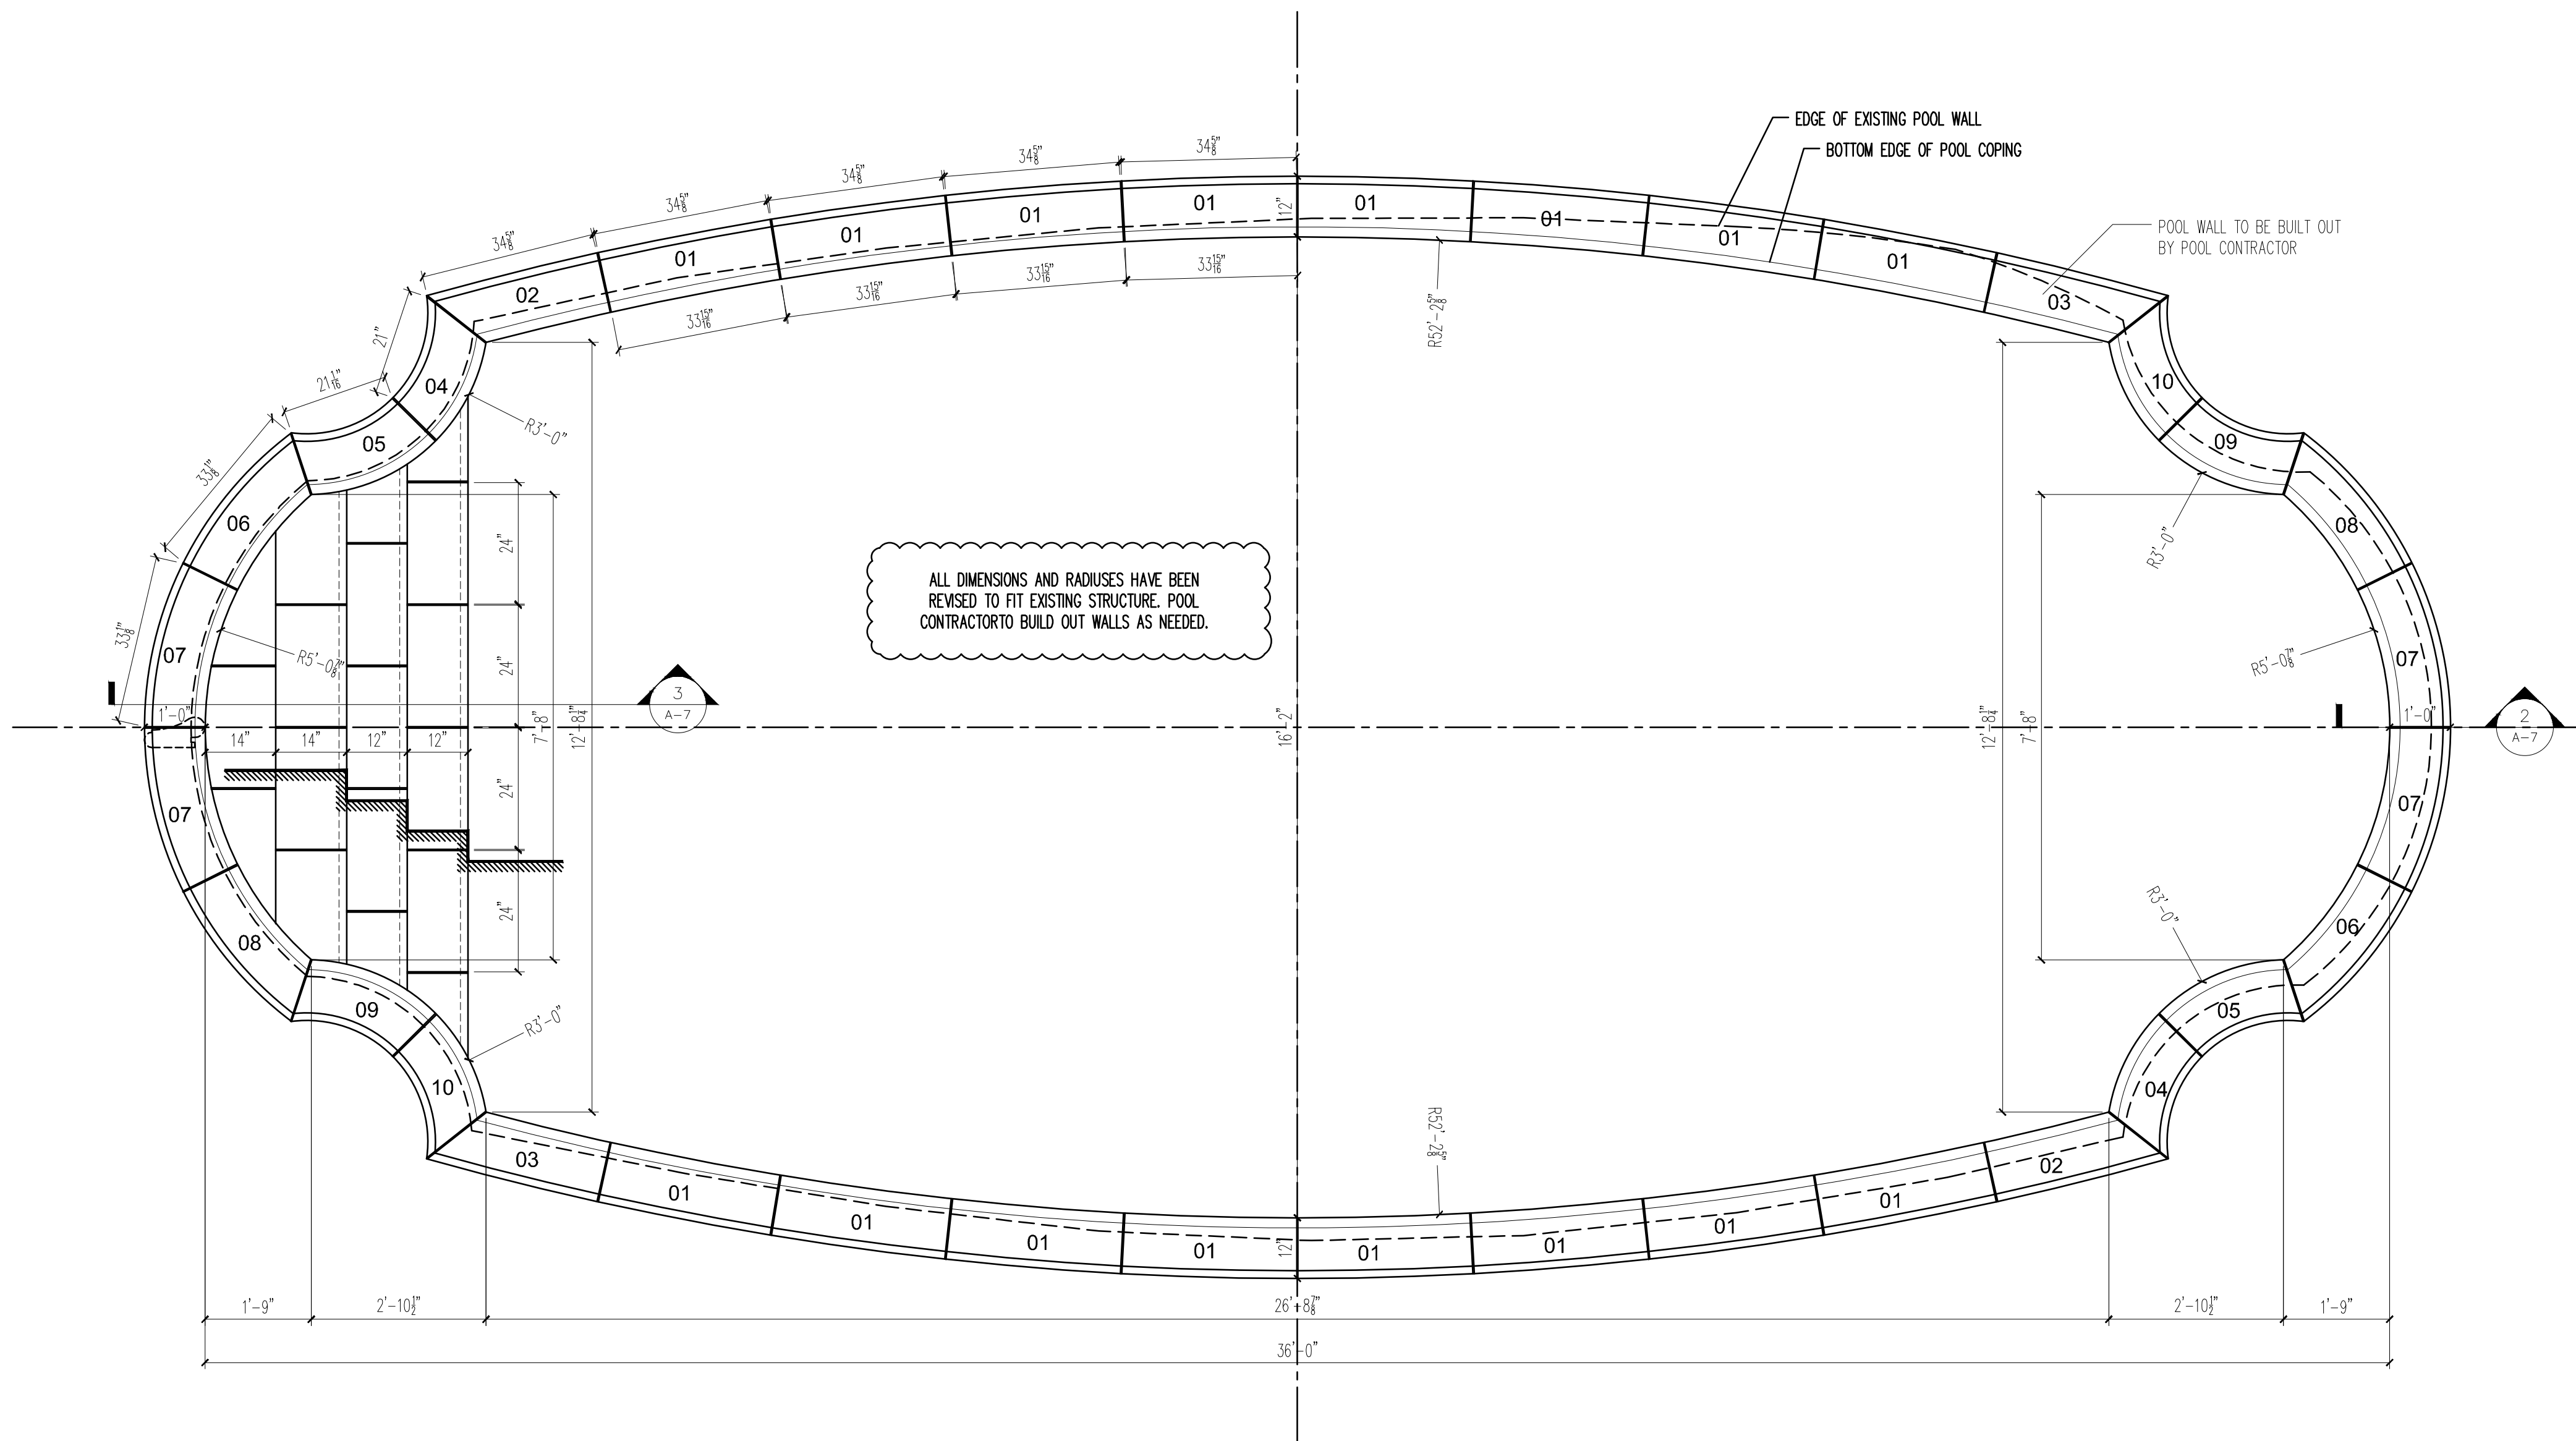

NORTH

A INSTALLATION LAYOUT
F1.0 SCALE: 3/8=1'-0"