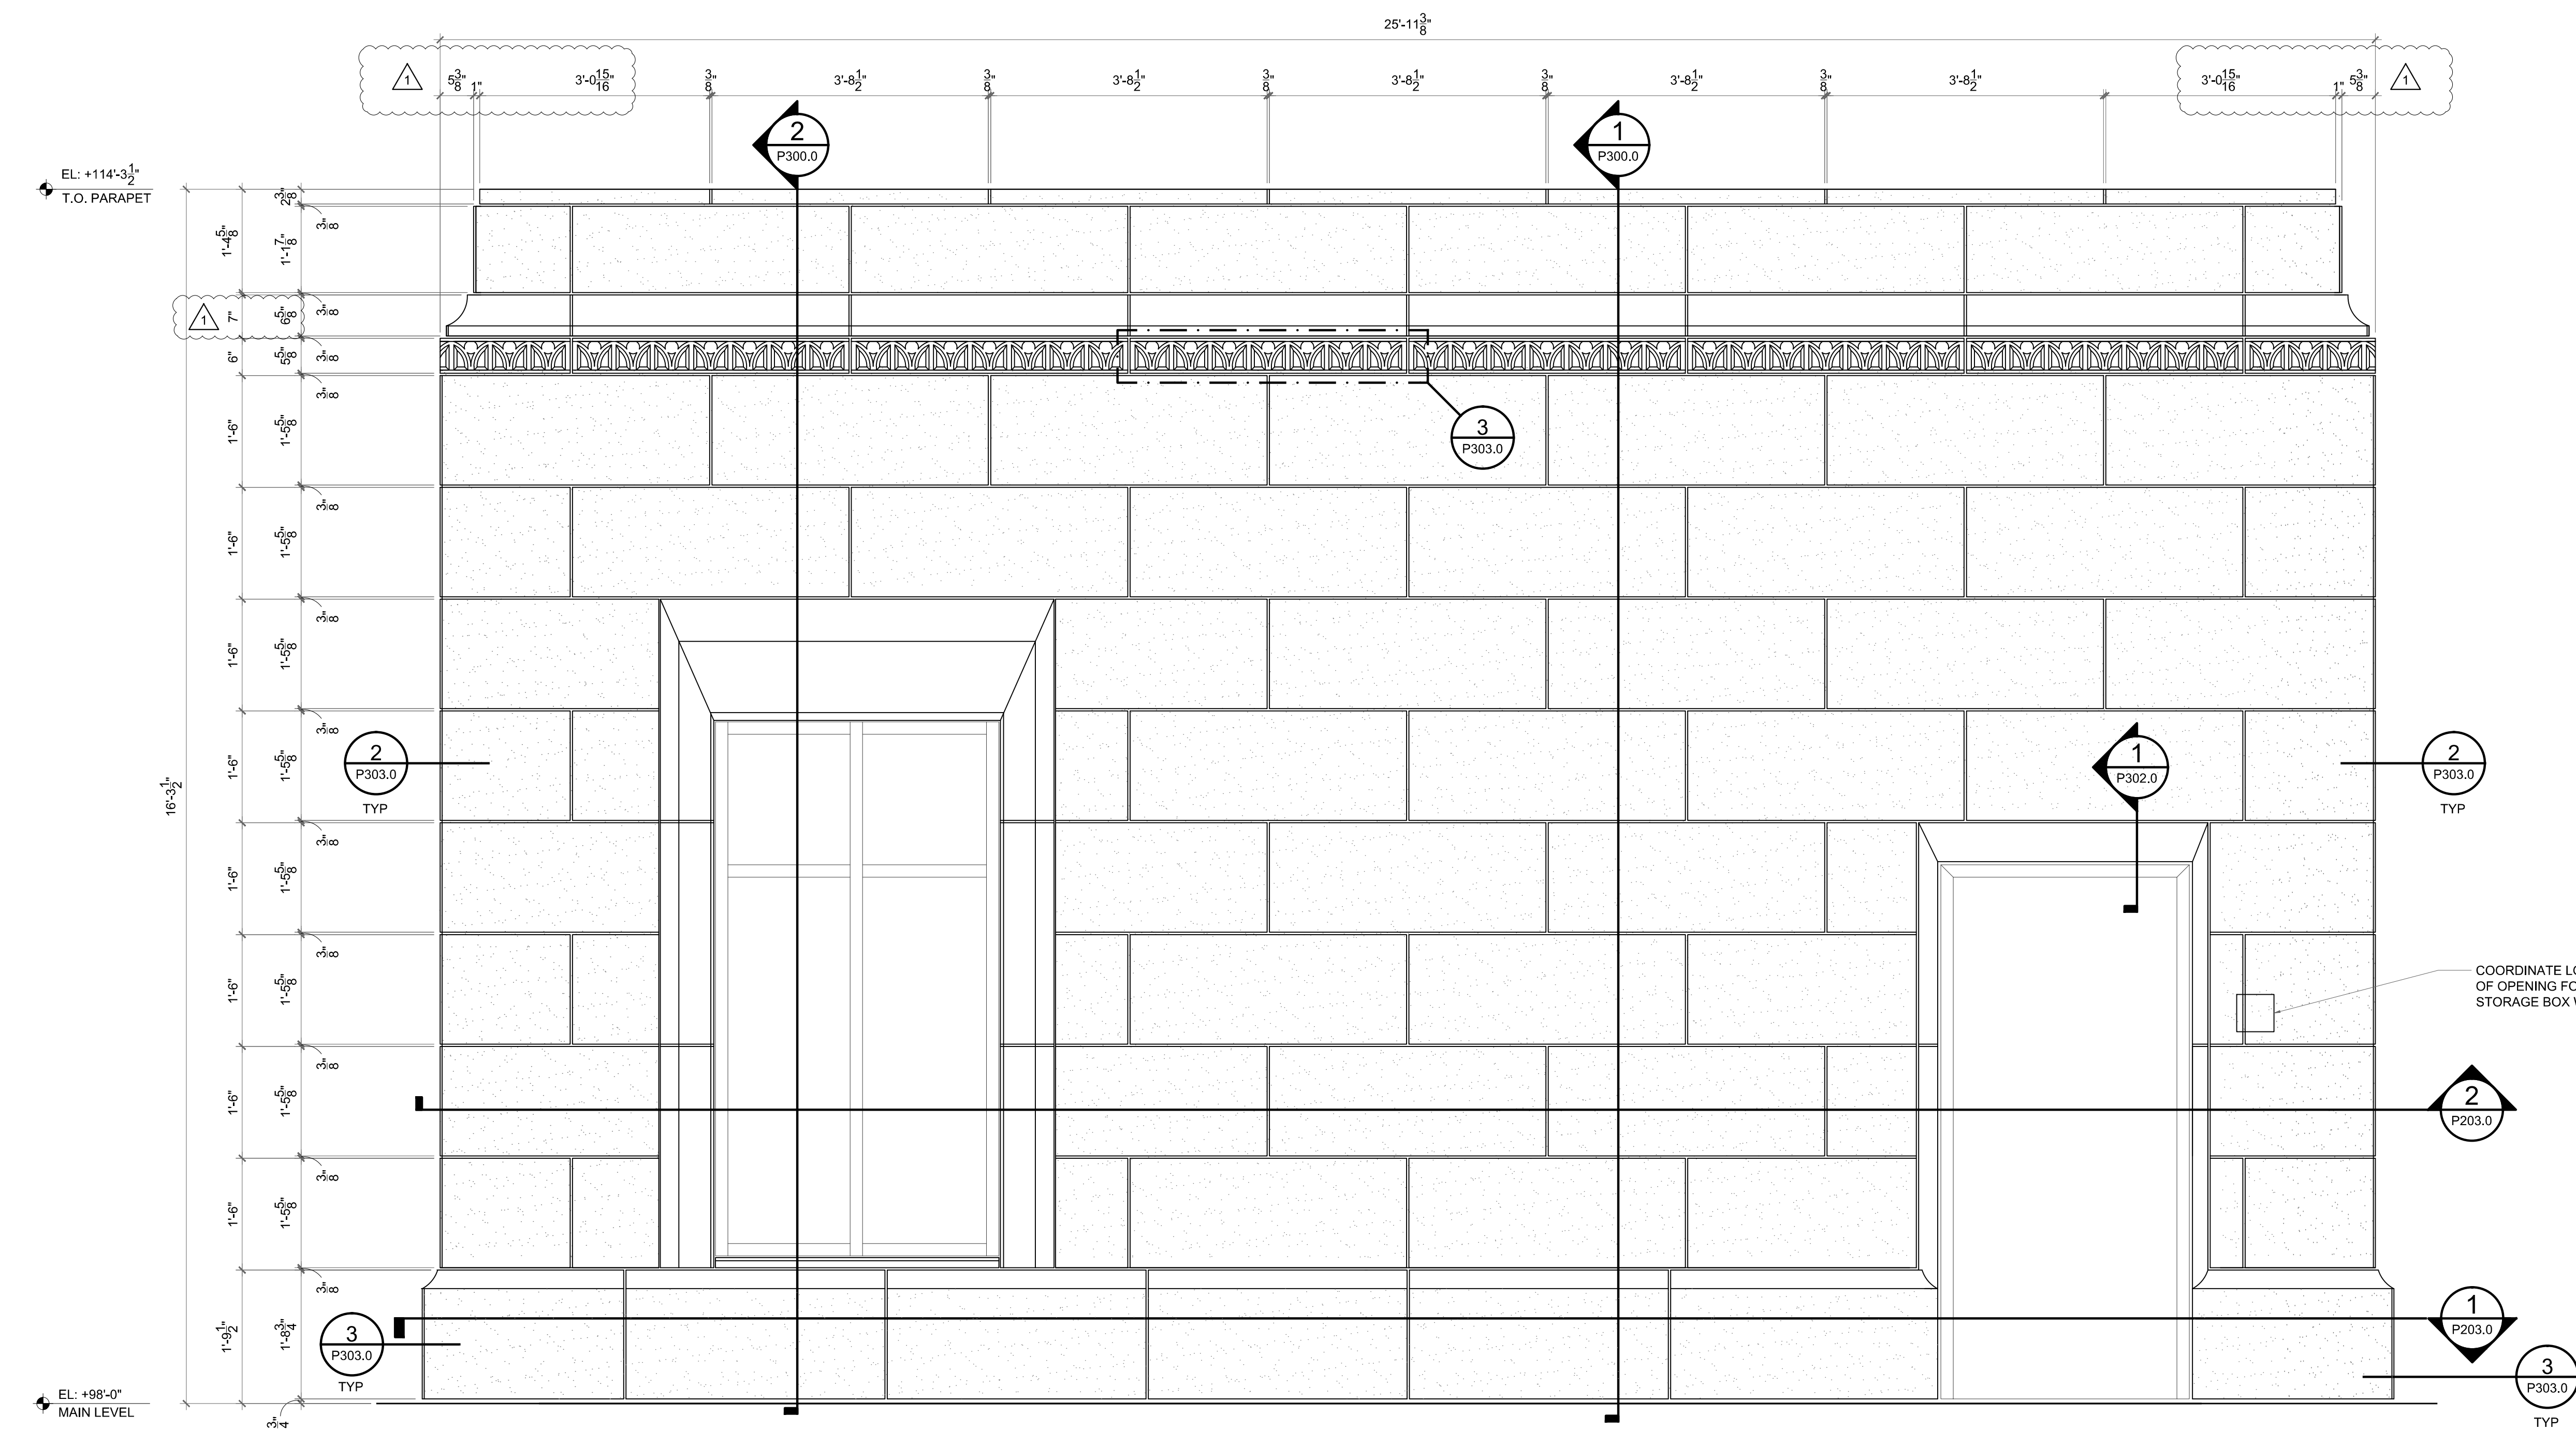

ABBREVIATIONS:
 T.O. = TOP OF
 B.O. = BOTTOM OF
 O.A. = OVER ALL

STONE LEGEND:

	MATERIAL: GRANITE COLOR: SUNSET GOLD FINISH: RIVER WASH
	MATERIAL: GRANITE COLOR: SUNSET GOLD FINISH: HONED

A ELEVATION: STAIR 1 (WEST)
 P203.0 SCALE: 3/4"=1'-0" 4/A332

1 SECTION: STAIR 1 (WEST)
 P203.0 SCALE: 3/4"=1'-0"

2 SECTION: STAIR 1 (WEST)
 P203.0 SCALE: 3/4"=1'-0"