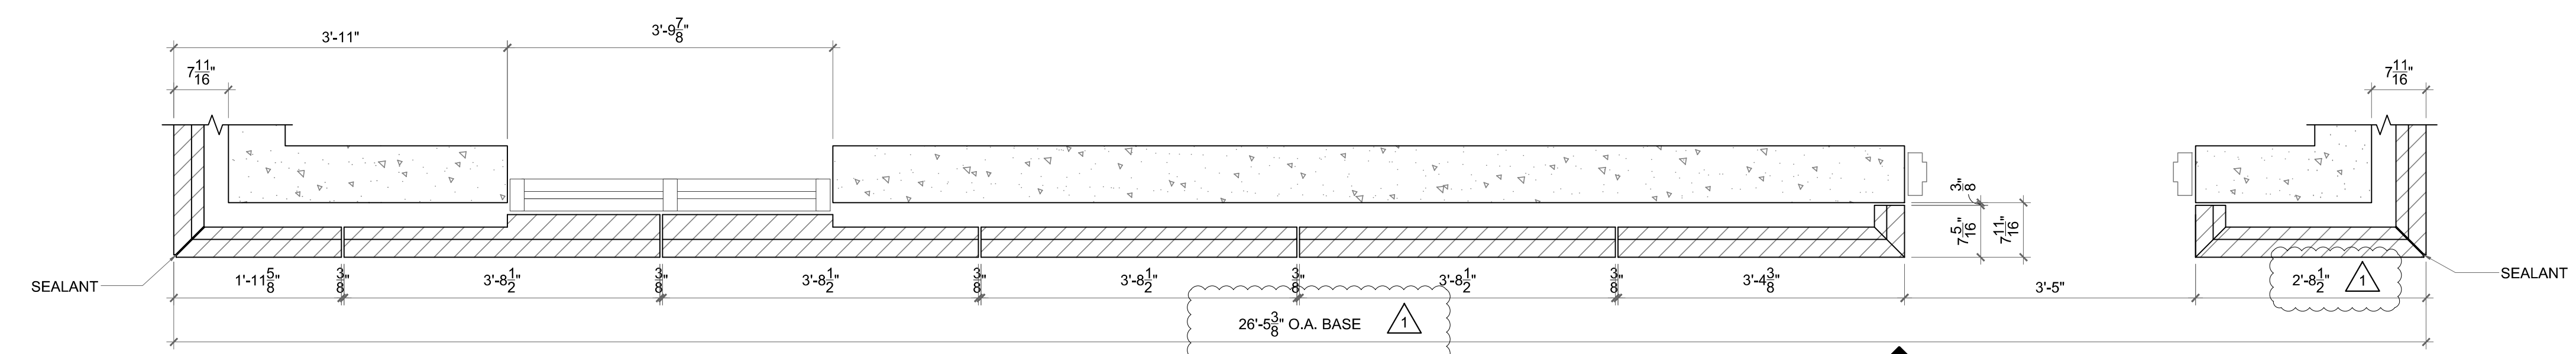

ABBREVIATIONS:
 T.O. = TOP OF
 B.O. = BOTTOM OF
 O.A. = OVER ALL

STONE LEGEND:

	MATERIAL: GRANITE COLOR: SUNSET GOLD FINISH: RIVER WASH
	MATERIAL: GRANITE COLOR: SUNSET GOLD FINISH: HONED

A ELEVATION: STAIR 1 (WEST)
 P203.0 SCALE: 3/4"=1'-0" 4/A332

1 SECTION: STAIR 1 (WEST)
 P203.0 SCALE: 3/4"=1'-0"

2 SECTION: STAIR 1 (WEST)
 P203.0 SCALE: 3/4"=1'-0"