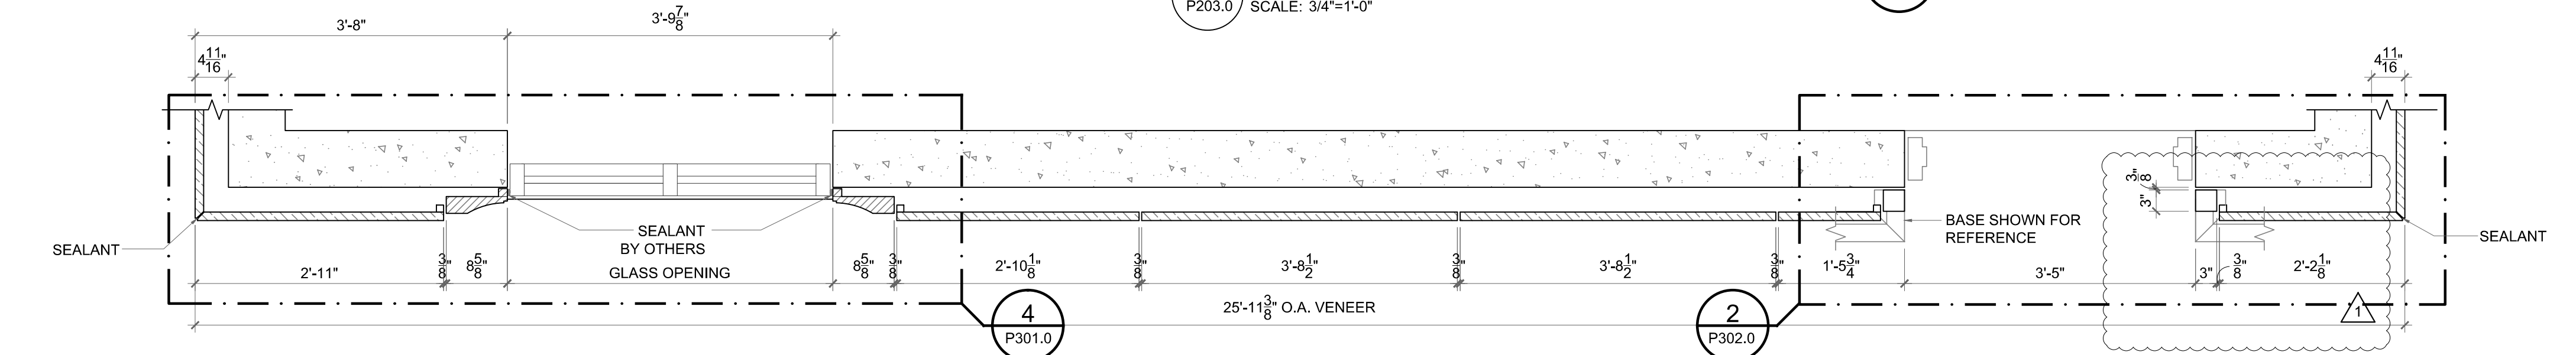

ABBREVIATIONS:
 T.O. = TOP OF
 B.O. = BOTTOM OF
 O.A. = OVER ALL

STONE LEGEND:

	MATERIAL: GRANITE COLOR: SUNSET GOLD FINISH: RIVER WASH
	MATERIAL: GRANITE COLOR: SUNSET GOLD FINISH: HONED

A ELEVATION: STAIR 1 (WEST)
 P203.0 SCALE: 3/4"=1'-0" 4/A332

1 SECTION: STAIR 1 (WEST)
 P203.0 SCALE: 3/4"=1'-0"

2 SECTION: STAIR 1 (WEST)
 P203.0 SCALE: 3/4"=1'-0"