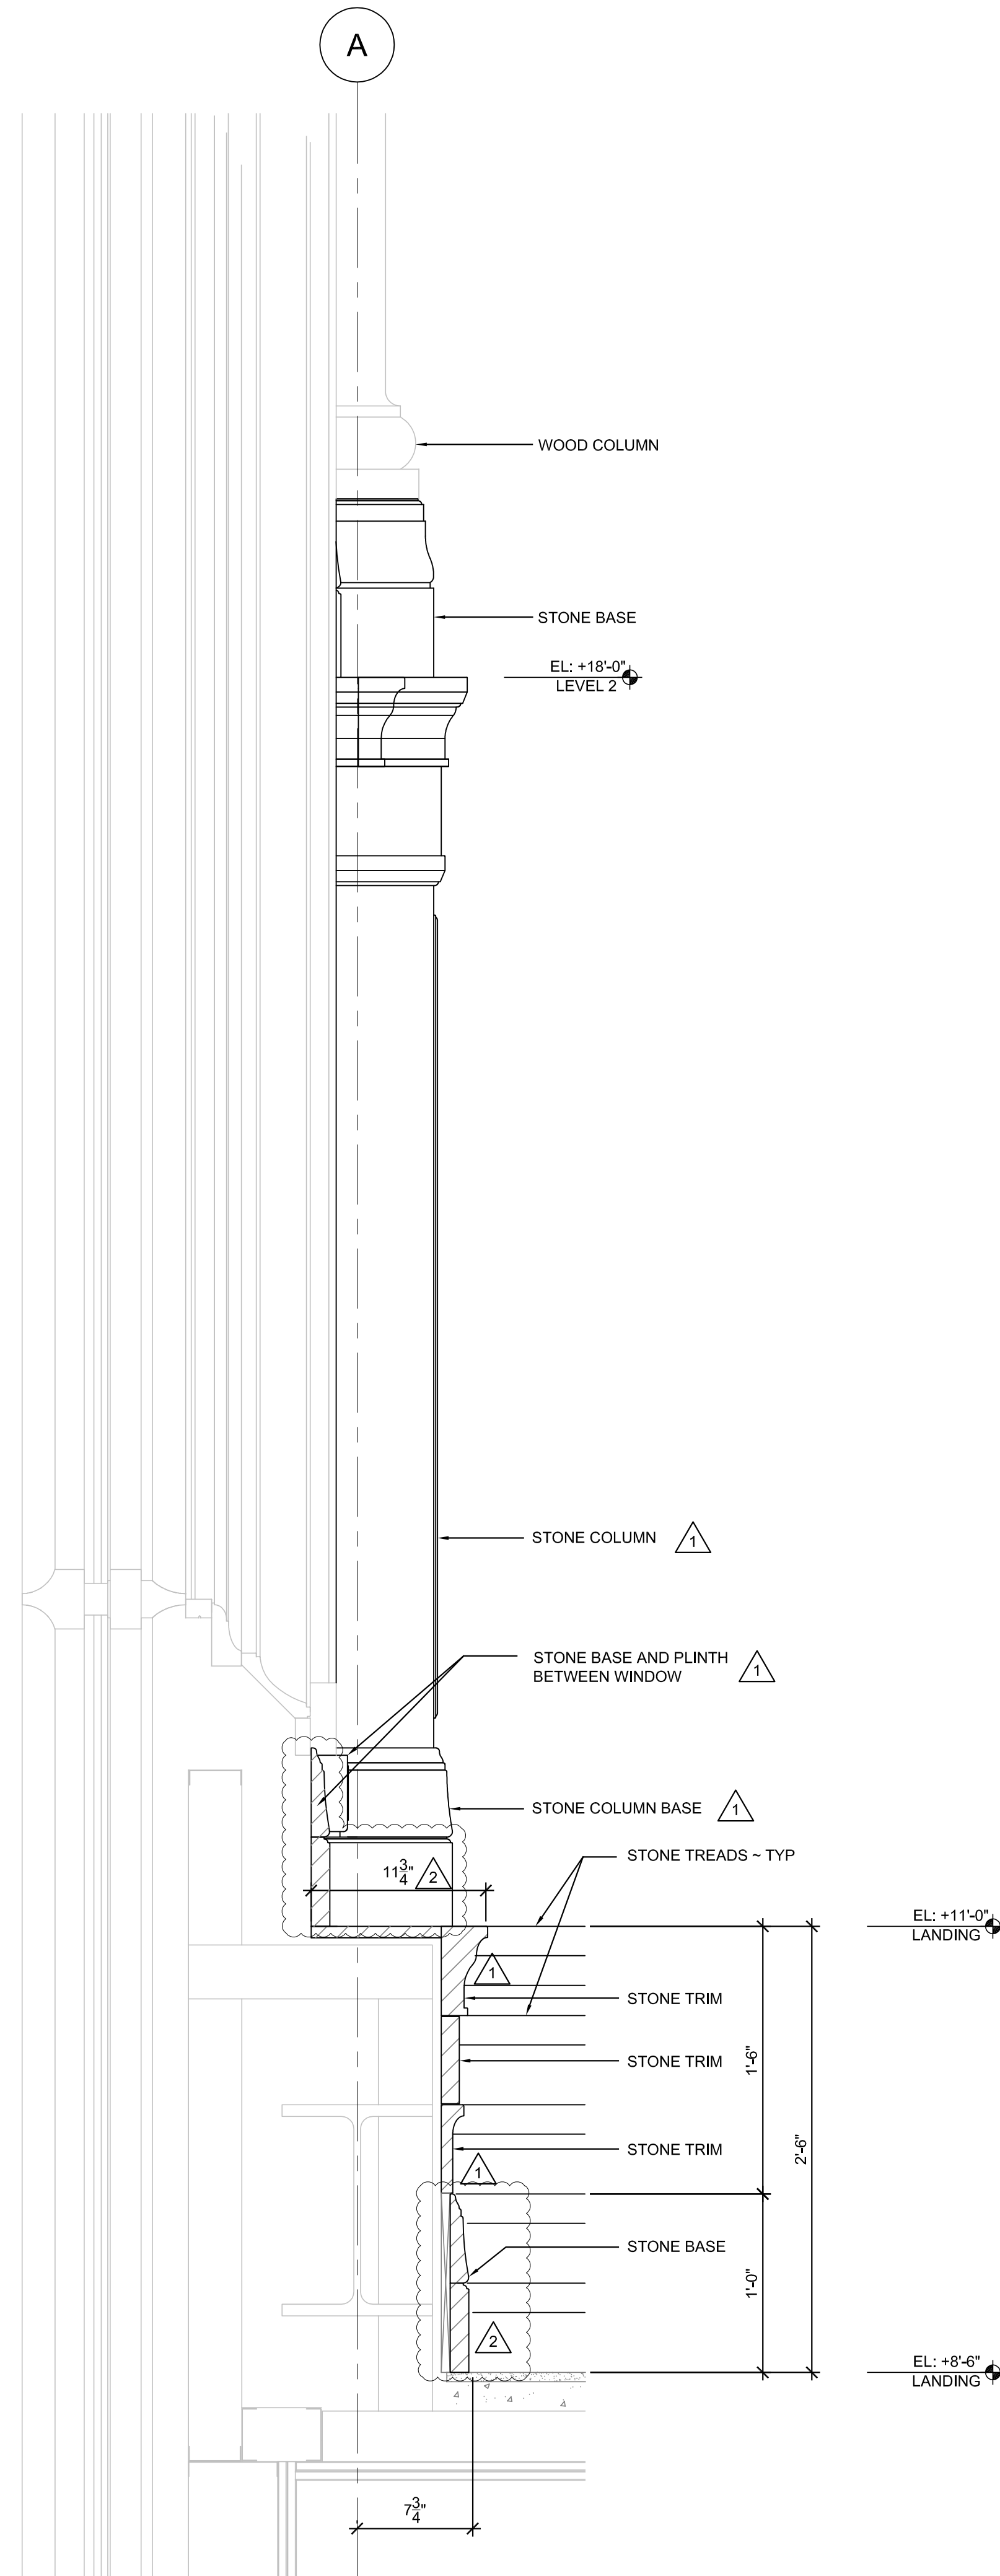

NOTE:
ALL STONE IS TIBERIUS GOLD U.N.O.

1 SECTION
CT136 SCALE: 1 1/2"=1'-0"

2 SECTION
CT136 SCALE: 1 1/2"=1'-0"

3 SECTION
CT136 SCALE: 1 1/2"=1'-0"

INSTALLATION SET