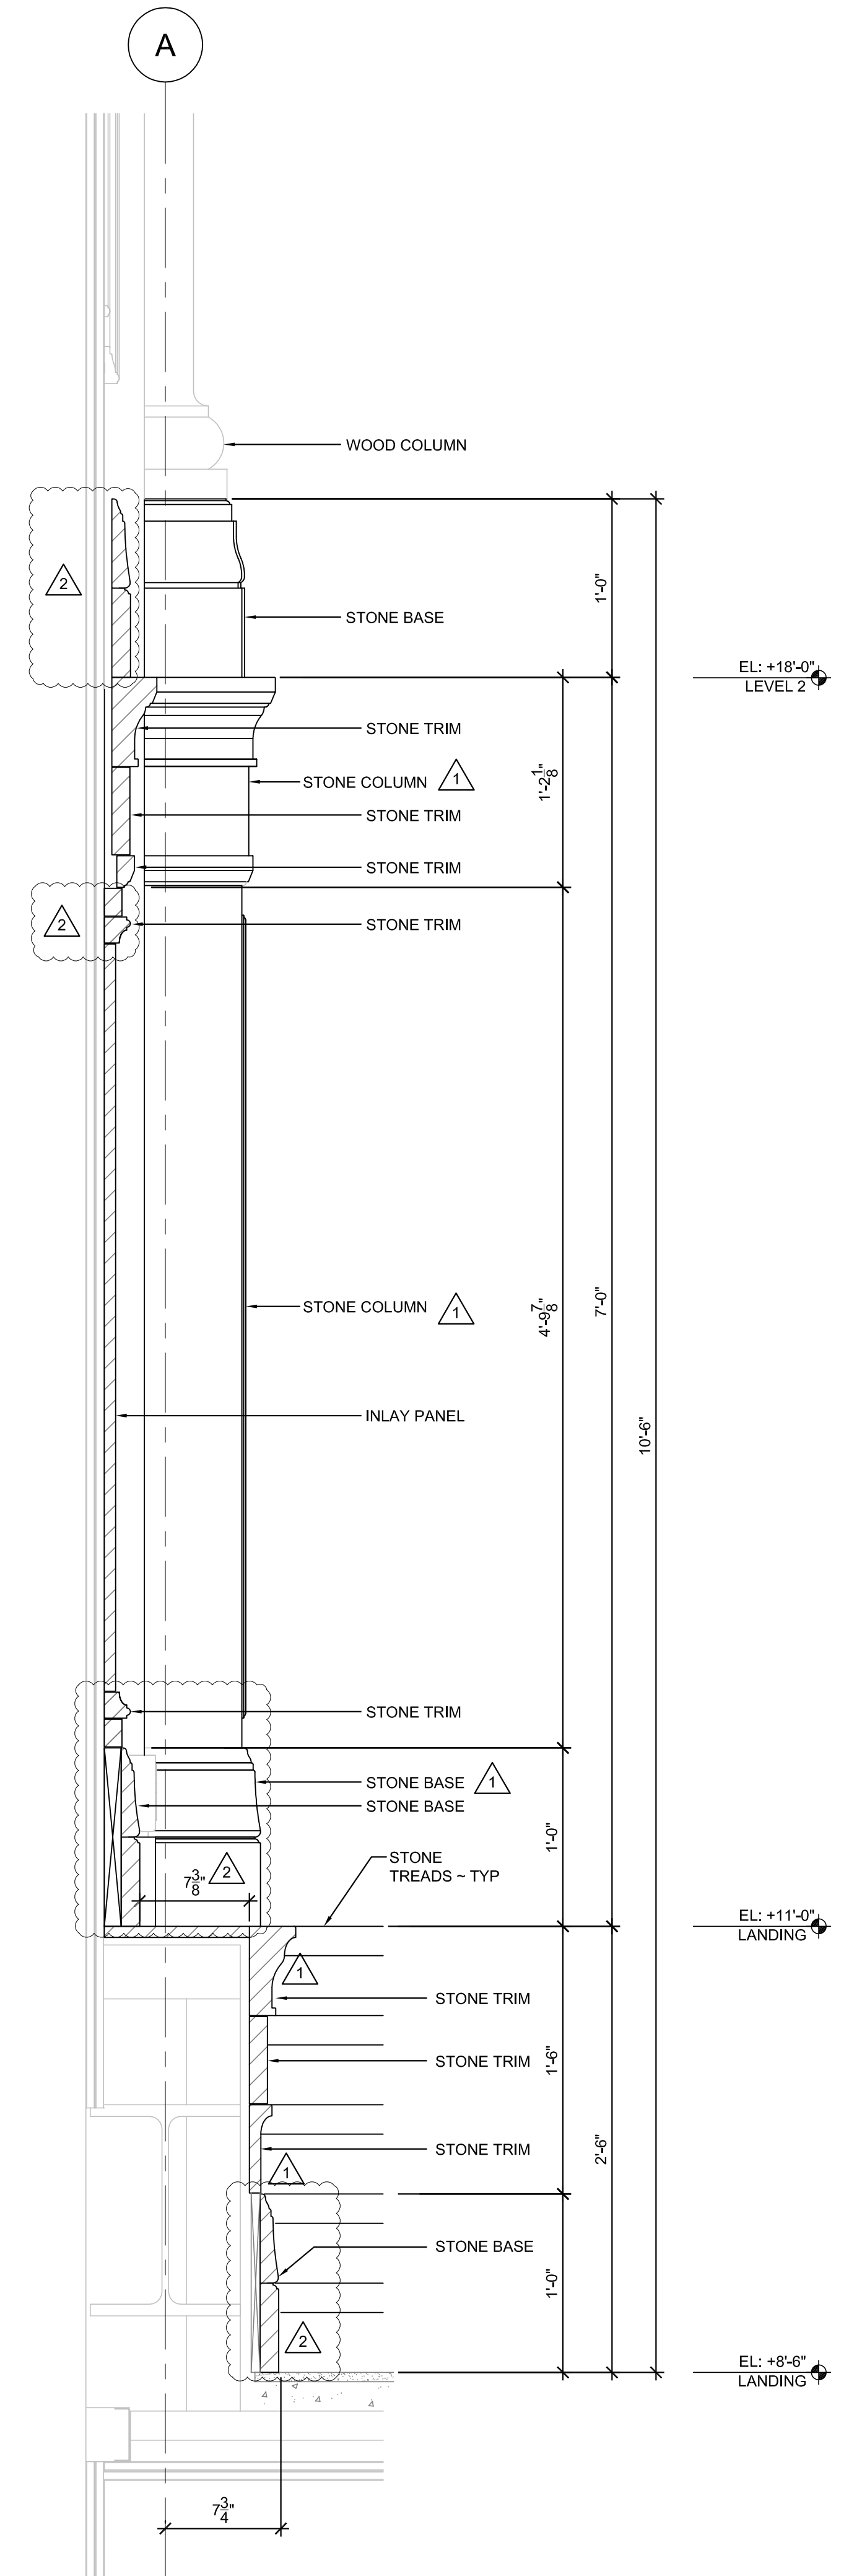

NOTE:
ALL STONE IS TIBERIUS GOLD U.N.O.

1 SECTION
CT136 SCALE: 1 1/2"=1'-0"

2 SECTION
CT136 SCALE: 1 1/2"=1'-0"

3 SECTION
CT136 SCALE: 1 1/2"=1'-0"

INSTALLATION SET