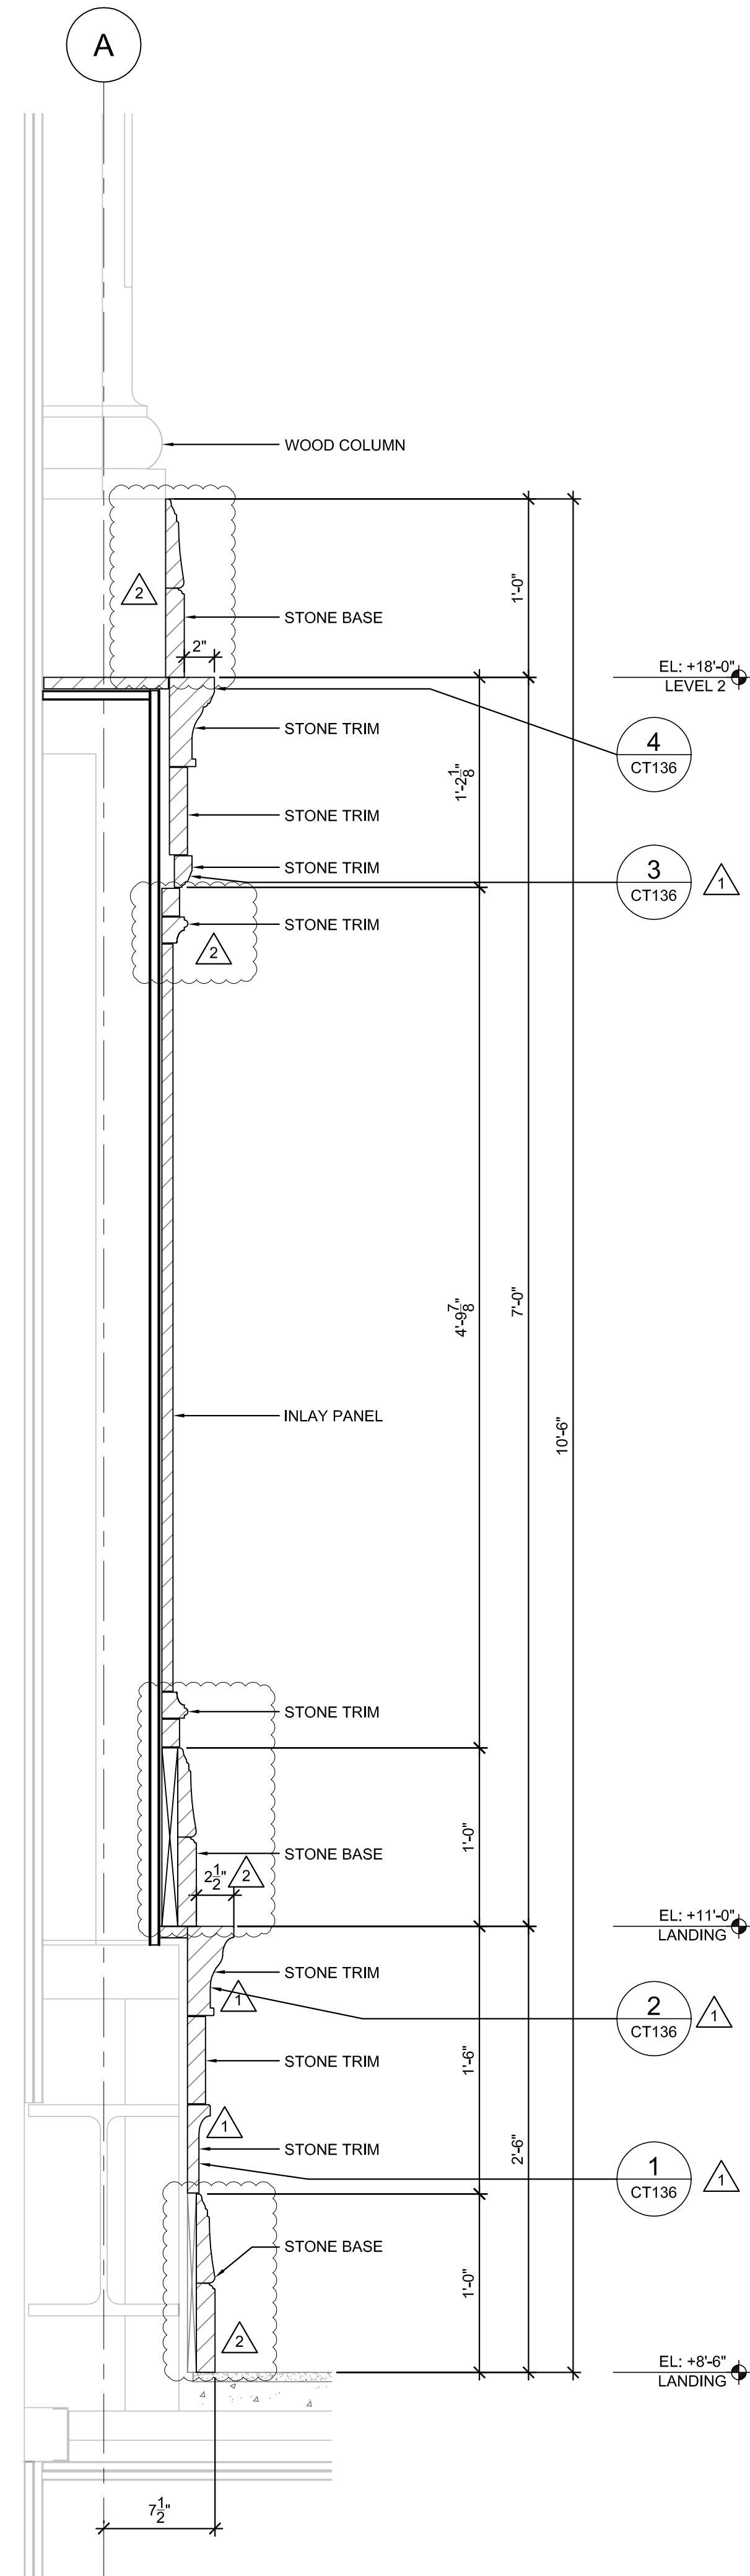

NOTE:
ALL STONE IS TIBERIUS GOLD U.N.O.

1 SECTION
CT136 SCALE: 1 1/2"=1'-0"

2 SECTION
CT136 SCALE: 1 1/2"=1'-0"

3 SECTION
CT136 SCALE: 1 1/2"=1'-0"

INSTALLATION SET