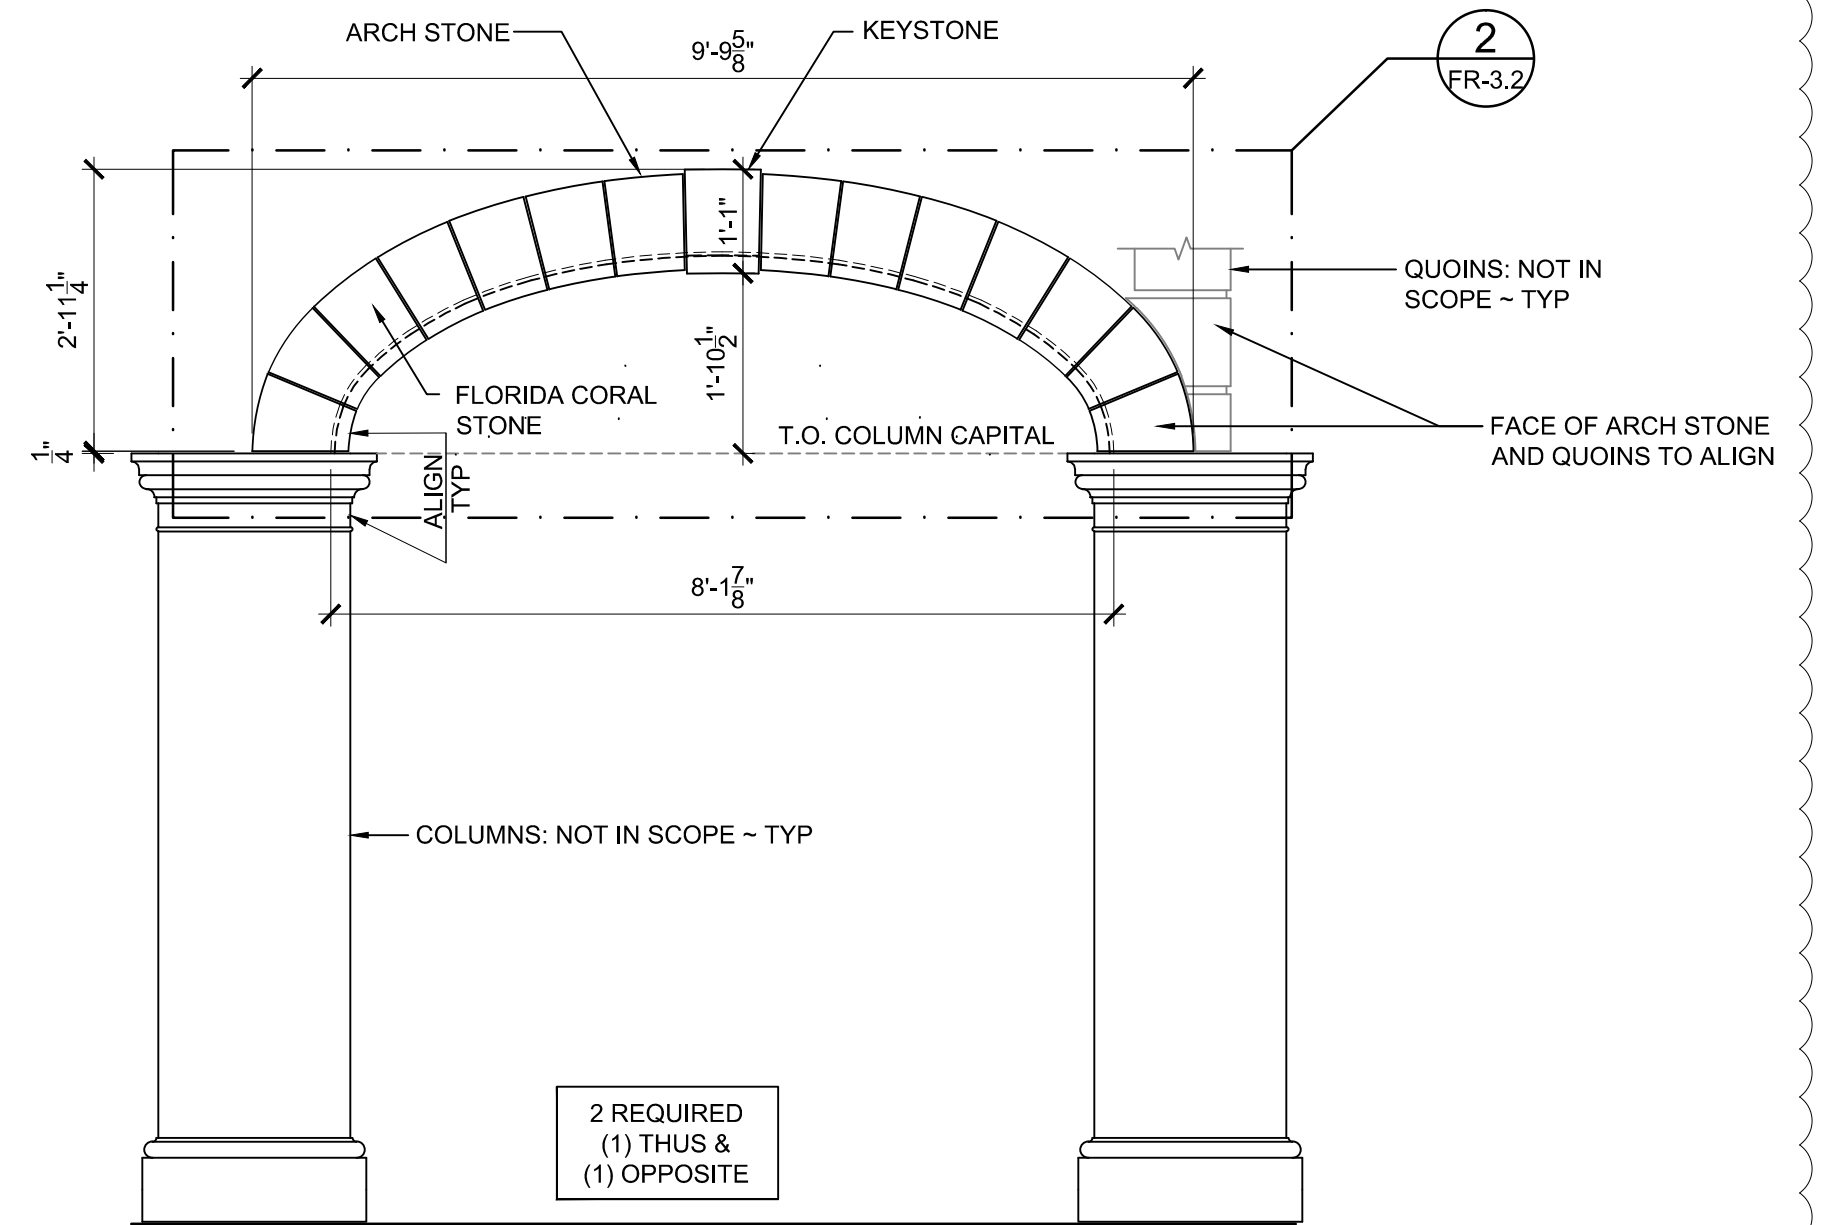

1 BREEZEWAY AT LOGGIA 113
FR-3.0 SCALE: 1/2"=1'-0"

2 BREEZEWAY AT LOGGIA 113
FR-3.0 SCALE: 1/2"=1'-0"

1

3 BREEZEWAY AT LOGGIA 123
FR-3.0 SCALE: 1/2"=1'-0"

4 BREEZEWAY AT LOGGIA 123
FR-3.0 SCALE: 1/2"=1'-0"