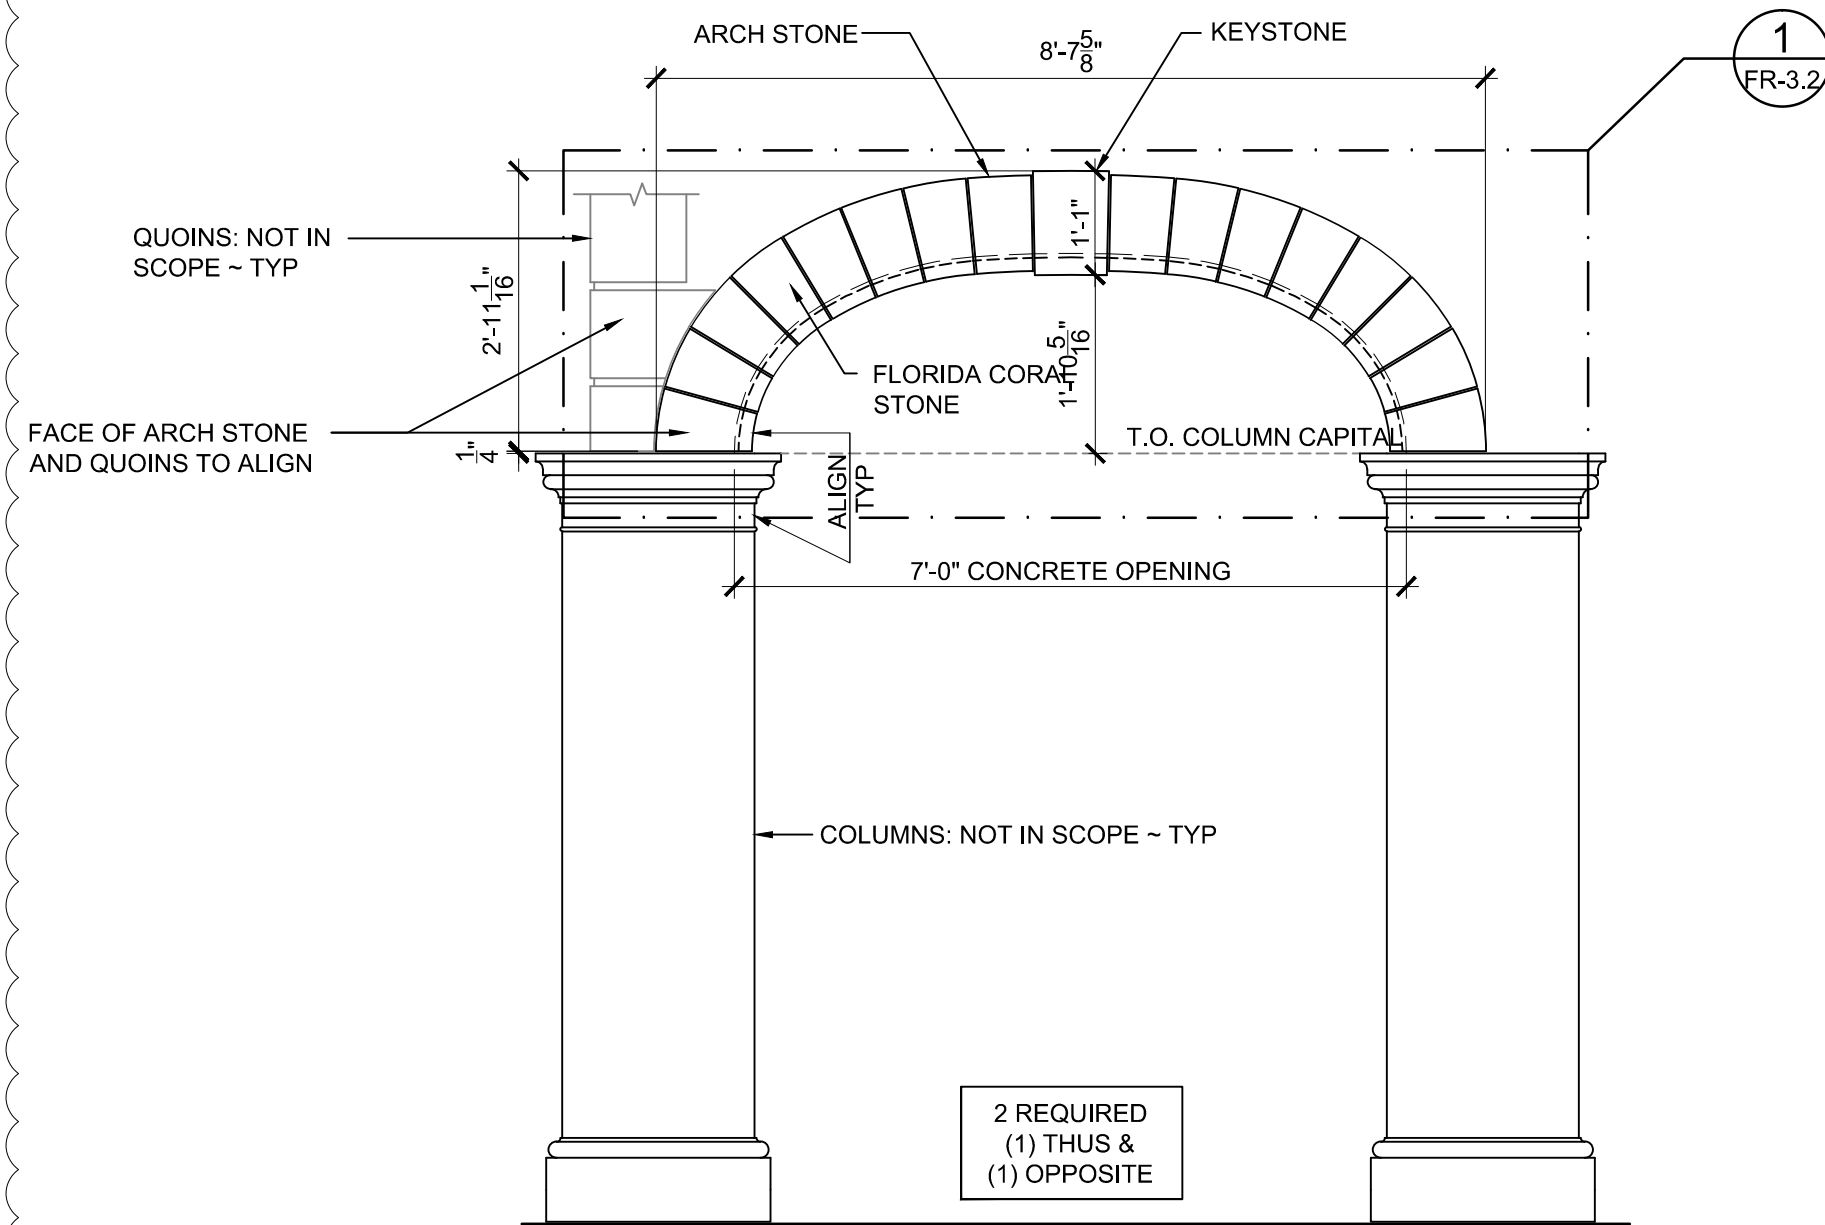

1 BREEZEWAY AT LOGGIA 113
FR-3.0 SCALE: 1/2"=1'-0"

2 BREEZEWAY AT LOGGIA 113
FR-3.0 SCALE: 1/2"=1'-0"

1

3 BREEZEWAY AT LOGGIA 123
FR-3.0 SCALE: 1/2"=1'-0"

4 BREEZEWAY AT LOGGIA 123
FR-3.0 SCALE: 1/2"=1'-0"