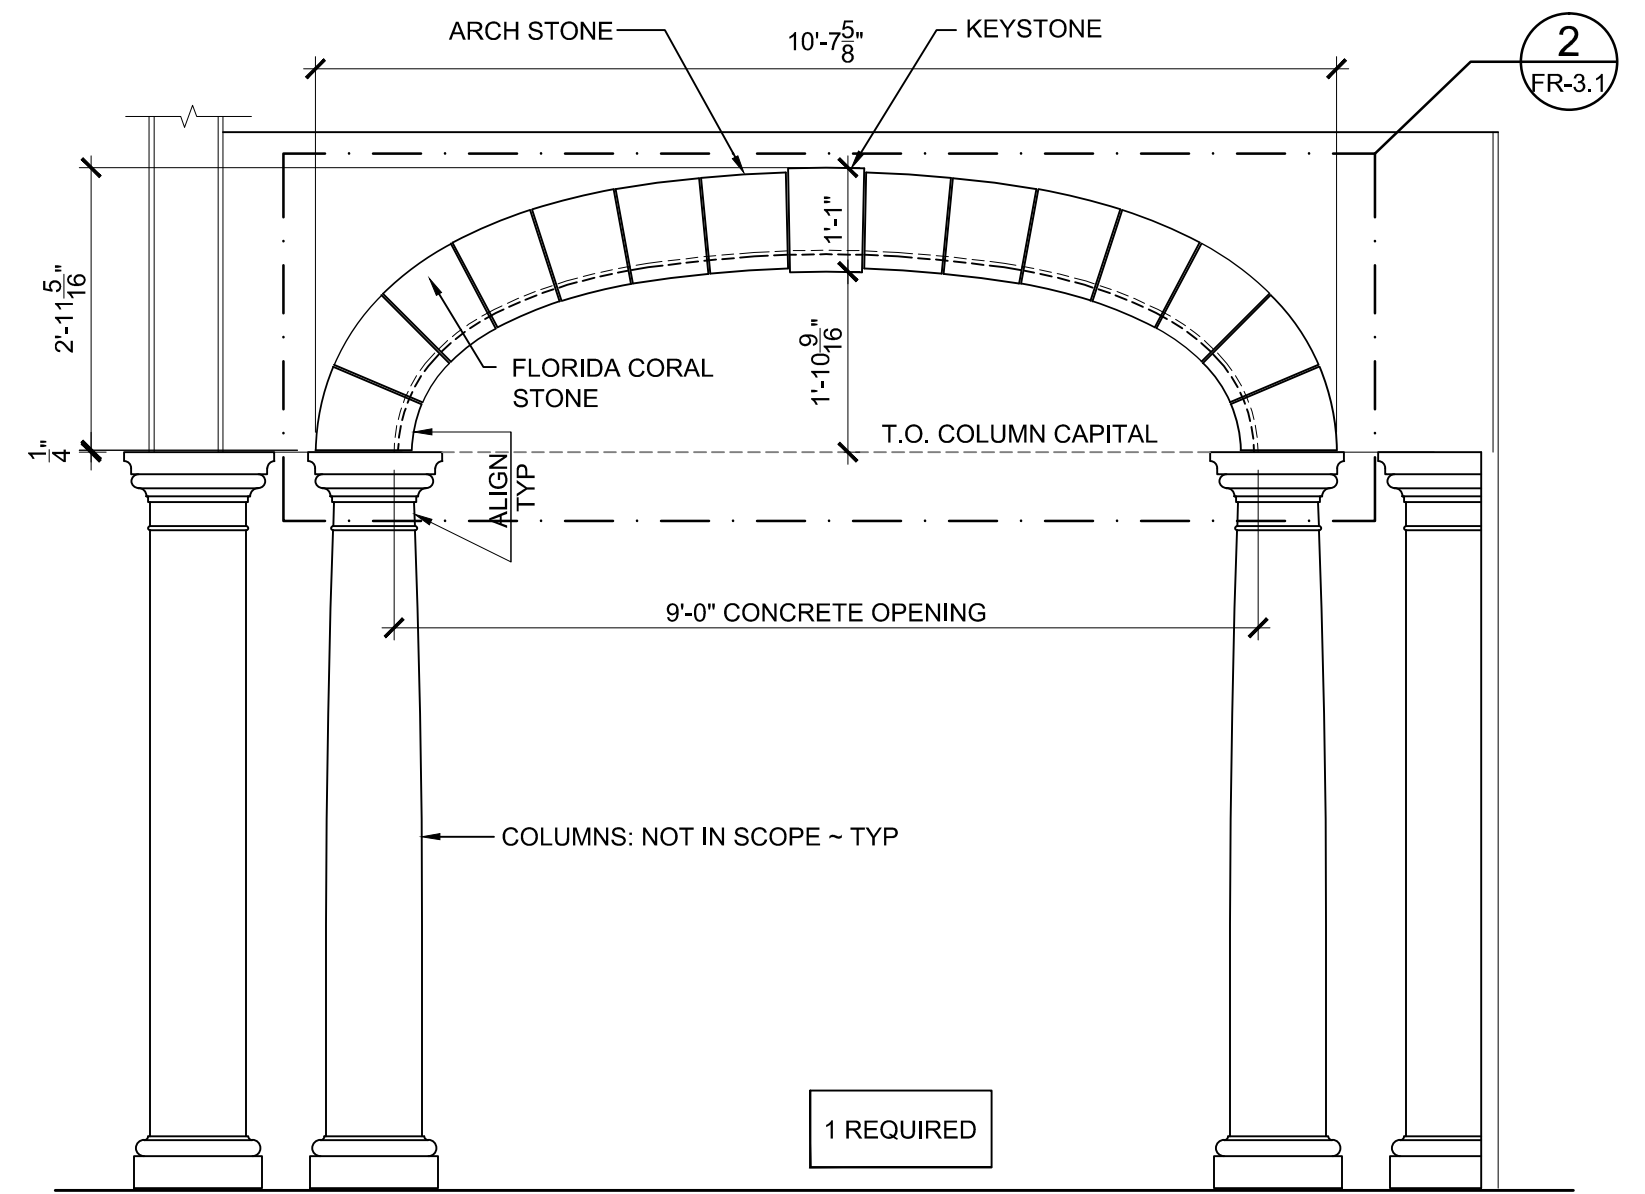

1 BREEZEWAY AT LOGGIA 113
FR-3.0 SCALE: 1/2"=1'-0"

2 BREEZEWAY AT LOGGIA 113
FR-3.0 SCALE: 1/2"=1'-0"

1

3 BREEZEWAY AT LOGGIA 123
FR-3.0 SCALE: 1/2"=1'-0"

4 BREEZEWAY AT LOGGIA 123
FR-3.0 SCALE: 1/2"=1'-0"