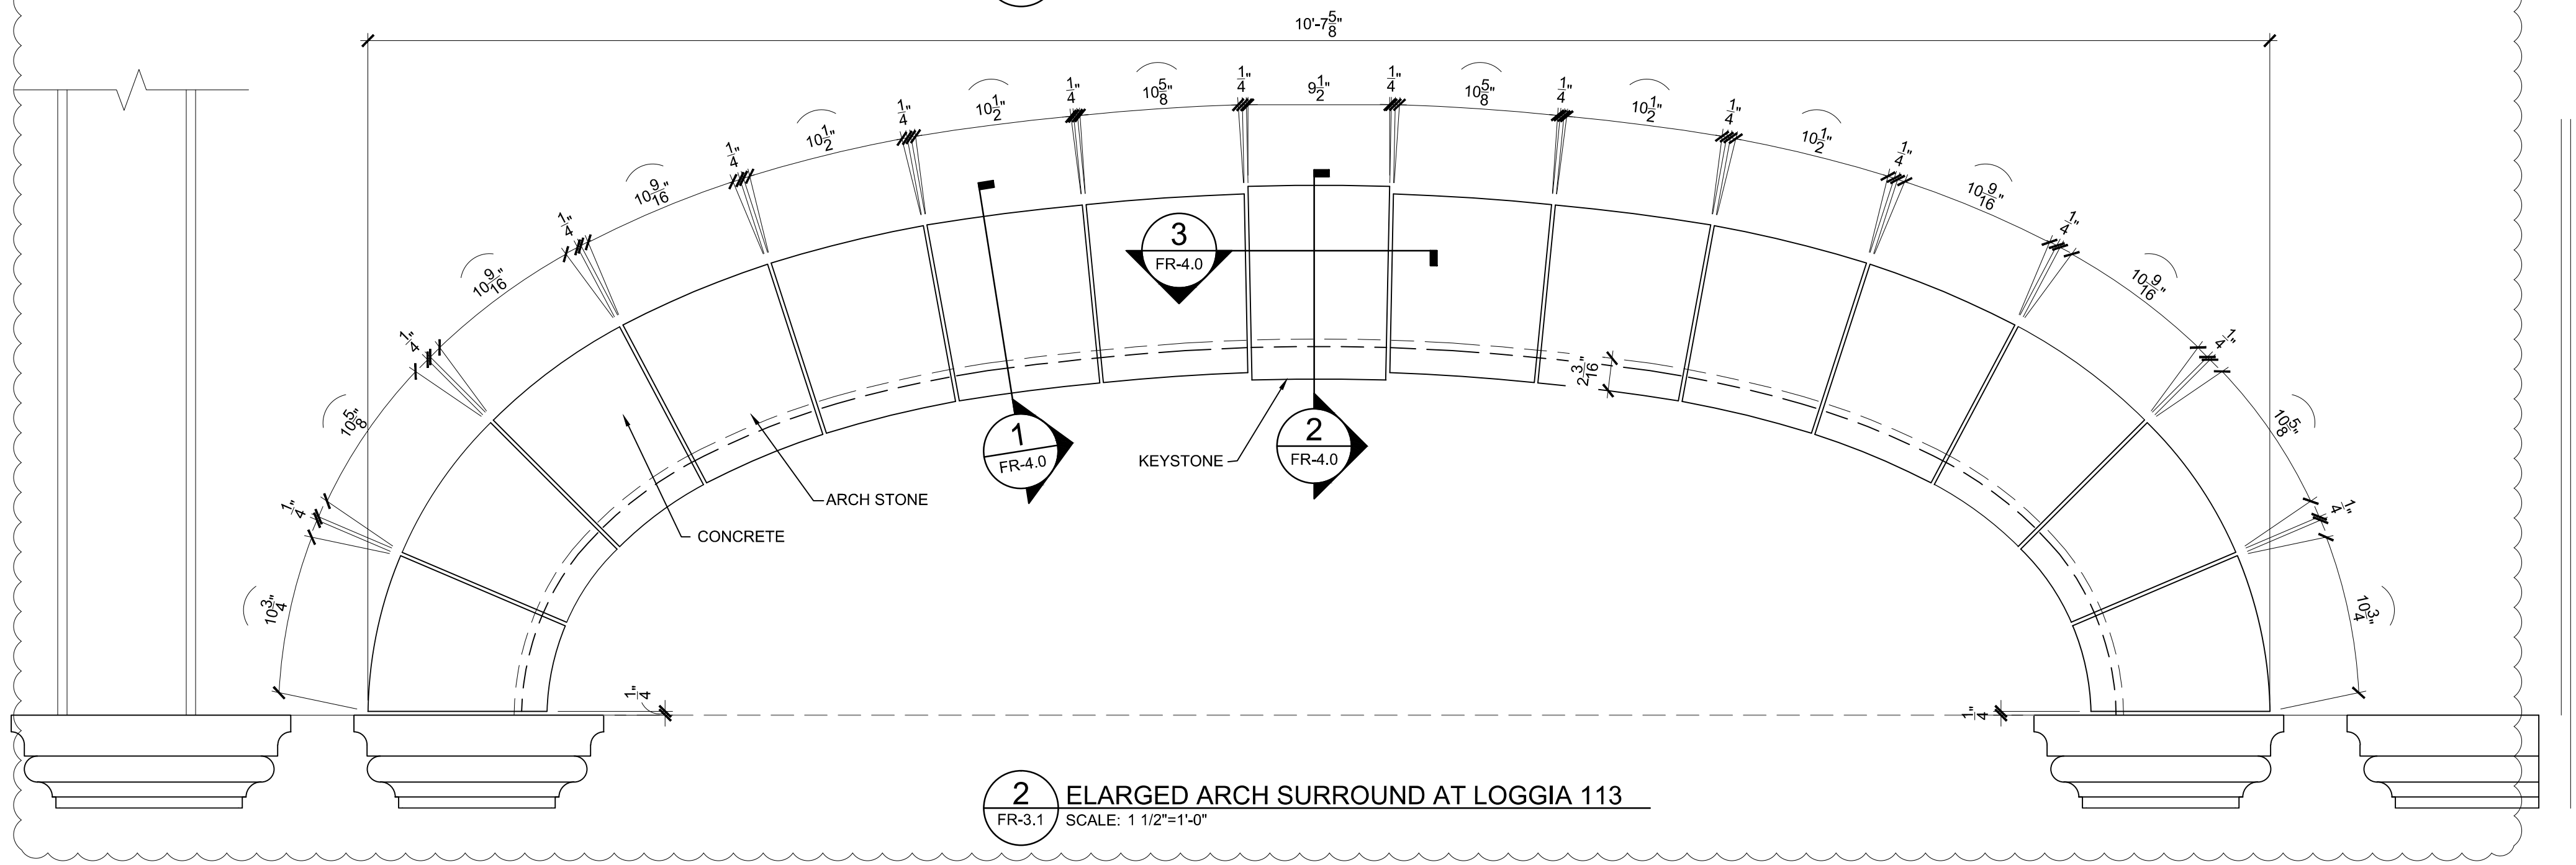

1 ELARGED ARCH SURROUND AT LOGGIA 113
FR-3.1 SCALE: 1 1/2"=1'-0"

2 ELARGED ARCH SURROUND AT LOGGIA 113
FR-3.1 SCALE: 1 1/2"=1'-0"